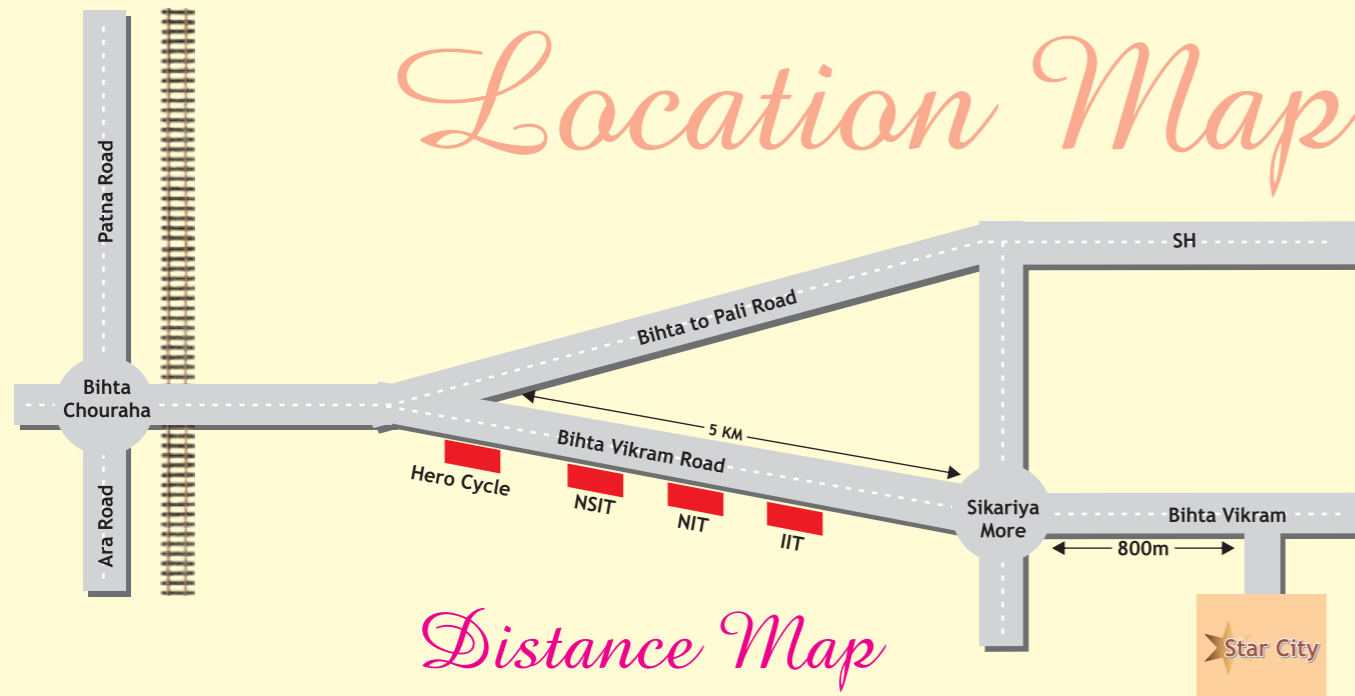

Location Map

Distance Map

Bihta More	- 8 km	ESIC Hospital	- 10 km
Airport	- 9 km	B. ED. College	- 200 m
NIT / NSIT / IIT	- 5 km	NDRF Campus	- 10 km
Railway Station	- 7 km	DAV School	- 5 km

STAR CITY

Plot / Duplex
Greater Patna (Bihta)

Toll free No. : 18008439509

STAR CITY

Plot / Duplex
Greater Patna (Bihta)

 a project by
RELIANT REALTECH PVT. LTD.

Design by : FB PLANET # 9102340600

follow us :  

About us

Reliant Realtech Pvt. Ltd. is pioneer in real estate sector. The company is actively engaged in offering meticulous residential and commercial projects across India. Recently, the group has launched "Reliant Realtech" a Township project located in Bihta, Patna, Bihar.